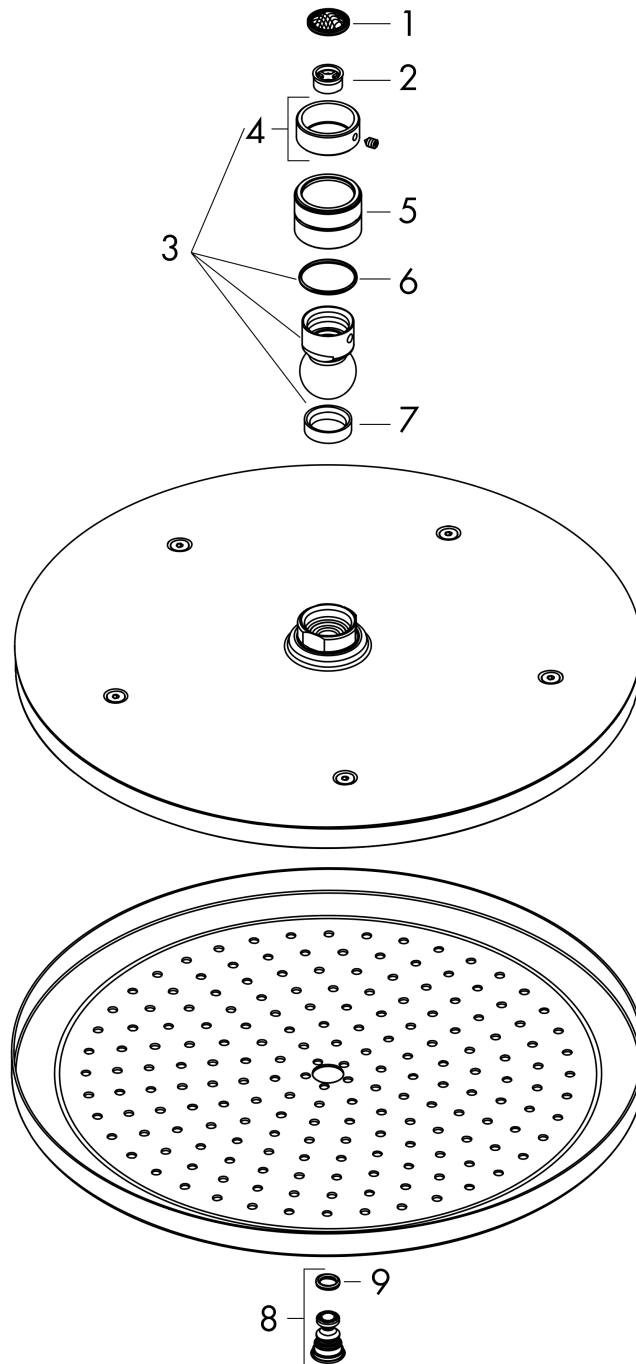

Croma

Overhead shower 280 1jet EcoSmart 9 l/min

Surfaces: **Chrome** Article Number: **26221000**

Description

product features

- shower head size: 280 mm
- spray type: RainAir
- ball-joint: overhead shower angle adjustable
- material spray disc: metal
- maximum flow rate at 3 bar: 8,5 l/min
- flow rate RainAir spray (at 3 bar): 8,5 l/min
- minimum flow pressure: 2 bar
- spray disc removable for cleaning
- installation: ceiling or wall
- connection thread G ½
- connection dimension: DN15
- suitable for continuous flow water heaters

Technology

Design awards

Product image

Scale drawing

Flowchart

The consumption was measured in combination with the appropriate fittings (thermostat/mixer/ in-wall valve) to reflect actual application in practice.

Croma
Overhead shower 280 1jet EcoSmart 9 l/min
 Surfaces: **Chrome** Article Number: **26221000**

Exploded Drawing

Year of production: >04/16

Croma

Overhead shower 280 1jet EcoSmart 9 l/min

Surfaces: **Chrome** Article Number: **26221000**

Spare part list

Year of production: >04/16

Pos.	Description	Article Number	Price	PU
1	filter packing	94246000	€ 3,21	1
2	flow limiter (9 l/min)	95659000	€ 8,45	1
3	ball joint	98941000	€ 35,94	1
4	lock washer	98942000	€ 18,33	1
5	nut	97958000	€ 5,24	1
6	lever collar	97536000	€ 5,24	1
7	seal	97606000	€ 5,24	1
8	air jet (Eco)	95795000	€ 28,20	1
9	O-ring 7x2	98419000	€ 3,21	1