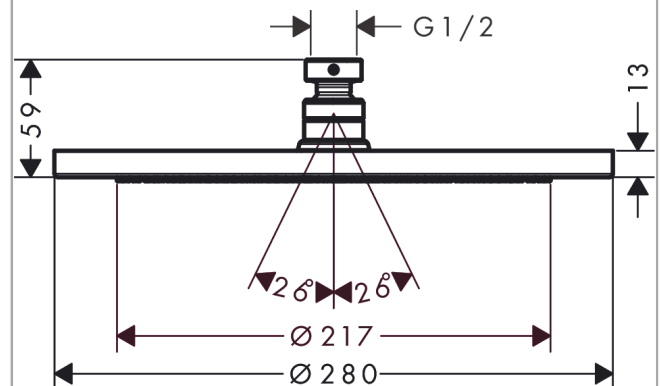

Croma

Overhead shower 280 1jet EcoSmart 9 l/min

Surfaces: **Chrome** Article Number: **26221000**

Description

product features

- shower head size: 280 mm
- spray type: RainAir
- ball-joint: overhead shower angle adjustable
- material spray disc: metal
- maximum flow rate at 3 bar: 8,5 l/min
- flow rate RainAir spray (at 3 bar): 8,5 l/min
- minimum flow pressure: 2 bar
- spray disc removable for cleaning
- installation: ceiling or wall
- connection thread G ½
- connection dimension: DN15
- suitable for continuous flow water heaters

Technology

Design awards

Product image

Scale drawing

Flowchart

The consumption was measured in combination with the appropriate fittings (thermostat/mixer/ in-wall valve) to reflect actual application in practice.

Croma
Overhead shower 280 1jet EcoSmart 9 l/min
 Surfaces: **Chrome** Article Number: **26221000**

Exploded Drawing

Year of production: >04/16

Croma

Overhead shower 280 1jet EcoSmart 9 l/min

Surfaces: **Chrome** Article Number: **26221000**