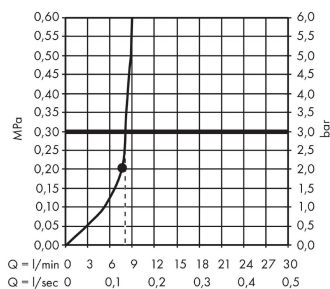

Croma

Overhead shower 280 1jet EcoSmart 9 l/min

Surfaces: **Chrome** Article Number: **26221000**

Description

product features

- shower head size: 280 mm
- spray type: RainAir
- ball-joint: overhead shower angle adjustable
- material spray disc: metal
- maximum flow rate at 3 bar: 8,5 l/min
- flow rate RainAir spray (at 3 bar): 8,5 l/min
- minimum flow pressure: 2 bar
- spray disc removable for cleaning
- installation: ceiling or wall
- connection thread G ½
- connection dimension: DN15
- suitable for continuous flow water heaters

Technology

Design awards

Product image

Scale drawing

Flowchart

The consumption was measured in combination with the appropriate fittings (thermostat/mixer/ in-wall valve) to reflect actual application in practice.

Croma
Overhead shower 280 1jet EcoSmart 9 l/min
 Surfaces: **Chrome** Article Number: **26221000**

Exploded Drawing

Year of production: >04/16

Croma

Overhead shower 280 1jet EcoSmart 9 l/min

Surfaces: **Chrome** Article Number: **26221000**